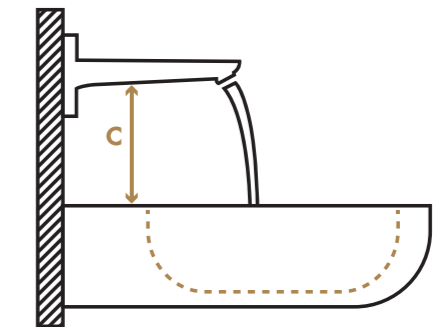

The ComfortZone Test

More comfort

Does the faucet-washbasin pairing provide enough usable space? We position a test piece between the faucet and washbasin to see if it's possible to wash your hands comfortably.

Less splashing

Does the water splash when the faucet is operated? By opening and closing the mixer with differing water pressures, we observe patterns and collect data that are then evaluated.

Fewer water stains

Does the water splash when you wash your hands? We pass a standardized hand model back and forth under the stream of water and observe and evaluate the data and patterns outside the basin.

Note on assembly

In the following illustrations, you will find important information to keep in mind when installing your AXOR faucet on your favorite washbasin. The letters in the graphics indicate the relevant points for measurement. The dimensions in the tables indicate the corresponding distances between the faucet and the washbasin. If you have some flexibility in the position of the faucet, please consider these dimensions for a professional installation.

When taking measurements, please note:
If you are incorporating a build-in washbasin or a washbasin above the counter, use the outer edge of the washbasin as a reference point. If, on the other hand, you are incorporating a washbasin under the counter, use the inner edge of the washbasin as a reference point.