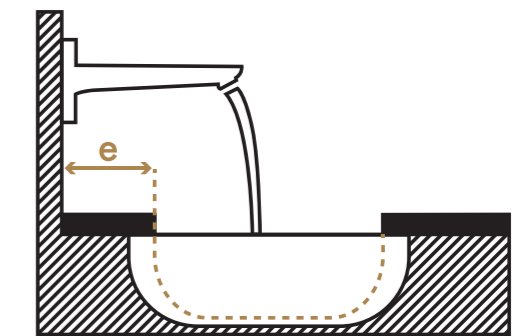

The ComfortZone Test

More comfort

Does the faucet-washbasin pairing provide enough usable space? We position a test piece between the faucet and washbasin to see if it's possible to wash your hands comfortably.

Less splashing

Does the water splash when the faucet is operated? By opening and closing the mixer with differing water pressures, we observe patterns and collect data that are then evaluated.

Fewer water stains

Does the water splash when you wash your hands? We pass a standardized hand model back and forth under the stream of water and observe and evaluate the data and patterns outside the basin.

Note on assembly

In the following illustrations, you will find important information to keep in mind when installing your AXOR faucet on your favorite washbasin. The letters in the graphics indicate the relevant points for measurement. The dimensions in the tables indicate the corresponding distances between the faucet and the washbasin. If you have some flexibility in the position of the faucet, please consider these dimensions for a professional installation.

When taking measurements, please note:
If you are incorporating a build-in washbasin or a washbasin above the counter, use the outer edge of the washbasin as a reference point. If, on the other hand, you are incorporating a washbasin under the counter, use the inner edge of the washbasin as a reference point.