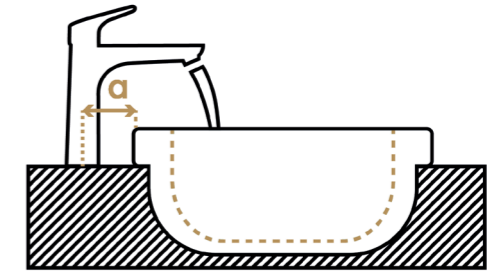

The ComfortZone Test

More comfort

Does the faucet-washbasin pairing provide enough usable space? We position a test piece between the faucet and washbasin to see if it's possible to wash your hands comfortably.

Less splashing

Does the water splash when the faucet is operated? By opening and closing the mixer with differing water pressures, we observe patterns and collect data that are then evaluated.

Fewer water stains

Does the water splash when you wash your hands? We pass a standardized hand model back and forth under the stream of water and observe and evaluate the data and patterns outside the basin.

Note on assembly

In the following illustrations, you will find important information to keep in mind when installing your AXOR faucet on your favorite washbasin. The letters in the graphics indicate the relevant points for measurement. The dimensions in the tables indicate the corresponding distances between the faucet and the washbasin. If you have some flexibility in the position of the faucet, please consider these dimensions for a professional installation.

When taking measurements, please note:
If you are incorporating a build-in washbasin or a washbasin above the counter, use the outer edge of the washbasin as a reference point. If, on the other hand, you are incorporating a washbasin under the counter, use the inner edge of the washbasin as a reference point.