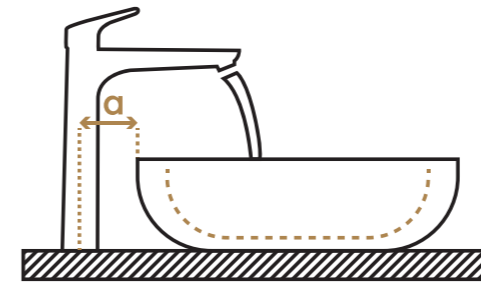

The ComfortZone Test

More comfort

Does the faucet-washbasin pairing provide enough usable space? We position a test piece between the faucet and washbasin to see if it's possible to wash your hands comfortably.

Less splashing

Does the water splash when the faucet is operated? By opening and closing the mixer with differing water pressures, we observe patterns and collect data that are then evaluated.

Fewer water stains

Does the water splash when you wash your hands? We pass a standardized hand model back and forth under the stream of water and observe and evaluate the data and patterns outside the basin.

Note on assembly

In the following illustrations, you will find important information to keep in mind when installing your AXOR faucet on your favorite washbasin. The letters in the graphics indicate the relevant points for measurement. The dimensions in the tables indicate the corresponding distances between the faucet and the washbasin. If you have some flexibility in the position of the faucet, please consider these dimensions for a professional installation.

When taking measurements, please note:
If you are incorporating a build-in washbasin or a washbasin above the counter, use the outer edge of the washbasin as a reference point. If, on the other hand, you are incorporating a washbasin under the counter, use the inner edge of the washbasin as a reference point.