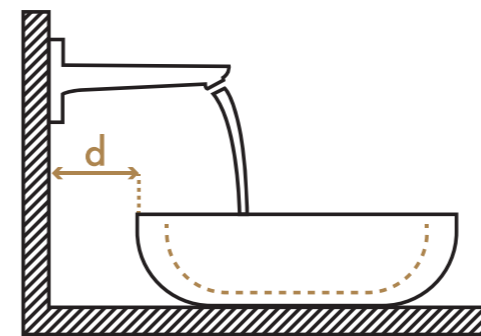

The ComfortZone Test

More comfort

Does the faucet-washbasin pairing provide enough usable space? We position a test piece between the faucet and washbasin to see if it's possible to wash your hands comfortably.

Less splashing

Does the water splash when the faucet is operated? By opening and closing the mixer with differing water pressures, we observe patterns and collect data that are then evaluated.

Fewer water stains

Does the water splash when you wash your hands? We pass a standardized hand model back and forth under the stream of water and observe and evaluate the data and patterns outside the basin.

Note on assembly

In the following illustrations, you will find important information to keep in mind when installing your AXOR faucet on your favorite washbasin. The letters in the graphics indicate the relevant points for measurement. The dimensions in the tables indicate the corresponding distances between the faucet and the washbasin. If you have some flexibility in the position of the faucet, please consider these dimensions for a professional installation.

When taking measurements, please note:
If you are incorporating a build-in washbasin or a washbasin above the counter, use the outer edge of the washbasin as a reference point. If, on the other hand, you are incorporating a washbasin under the counter, use the inner edge of the washbasin as a reference point.