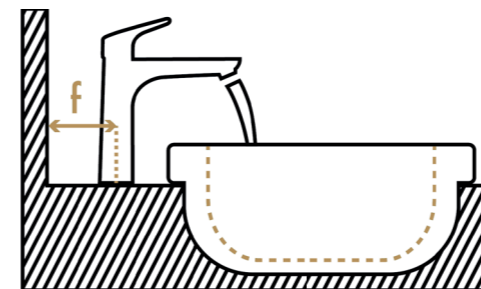

The ComfortZone Test

More comfort

Does the faucet-washbasin pairing provide enough usable space? We position a test piece between the faucet and washbasin to see if it's possible to wash your hands comfortably.

Less splashing

Does the water splash when the faucet is operated? By opening and closing the mixer with differing water pressures, we observe patterns and collect data that are then evaluated.

Fewer water stains

Does the water splash when you wash your hands? We pass a standardized hand model back and forth under the stream of water and observe and evaluate the data and patterns outside the basin.

Note on assembly

In the following illustrations, you will find important information to keep in mind when installing your AXOR faucet on your favorite washbasin. The letters in the graphics indicate the relevant points for measurement. The dimensions in the tables indicate the corresponding distances between the faucet and the washbasin. If you have some flexibility in the position of the faucet, please consider these dimensions for a professional installation.

When taking measurements, please note:
If you are incorporating a build-in washbasin or a washbasin above the counter, use the outer edge of the washbasin as a reference point. If, on the other hand, you are incorporating a washbasin under the counter, use the inner edge of the washbasin as a reference point.