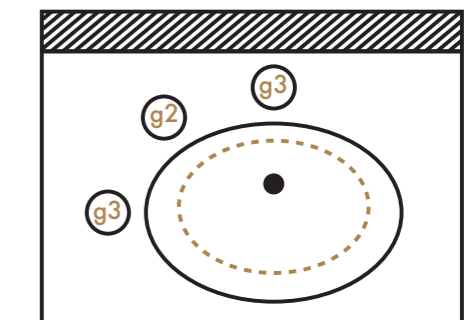

The ComfortZone Test

More comfort

Does the faucet-washbasin pairing provide enough usable space? We position a test piece between the faucet and washbasin to see if it's possible to wash your hands comfortably.

Less splashing

Does the water splash when the faucet is operated? By opening and closing the mixer with differing water pressures, we observe patterns and collect data that are then evaluated.

Fewer water stains

Does the water splash when you wash your hands? We pass a standardized hand model back and forth under the stream of water and observe and evaluate the data and patterns outside the basin.

Note on assembly

In the following illustrations, you will find important information to keep in mind when installing your AXOR faucet on your favorite washbasin. The letters in the graphics indicate the relevant points for measurement. The dimensions in the tables indicate the corresponding distances between the faucet and the washbasin. If you have some flexibility in the position of the faucet, please consider these dimensions for a professional installation.

When taking measurements, please note:
If you are incorporating a build-in washbasin or a washbasin above the counter, use the outer edge of the washbasin as a reference point. If, on the other hand, you are incorporating a washbasin under the counter, use the inner edge of the washbasin as a reference point.