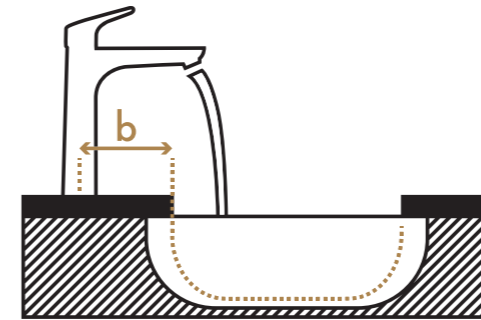

The ComfortZone Test

More comfort

Does the faucet-washbasin pairing provide enough usable space? We position a test piece between the faucet and washbasin to see if it's possible to wash your hands comfortably.

Less splashing

Does the water splash when the faucet is operated? By opening and closing the mixer with differing water pressures, we observe patterns and collect data that are then evaluated.

Fewer water stains

Does the water splash when you wash your hands? We pass a standardized hand model back and forth under the stream of water and observe and evaluate the data and patterns outside the basin.

Note on assembly

In the following illustrations, you will find important information to keep in mind when installing your AXOR faucet on your favorite washbasin. The letters in the graphics indicate the relevant points for measurement. The dimensions in the tables indicate the corresponding distances between the faucet and the washbasin. If you have some flexibility in the position of the faucet, please consider these dimensions for a professional installation.

When taking measurements, please note:
If you are incorporating a build-in washbasin or a washbasin above the counter, use the outer edge of the washbasin as a reference point. If, on the other hand, you are incorporating a washbasin under the counter, use the inner edge of the washbasin as a reference point.